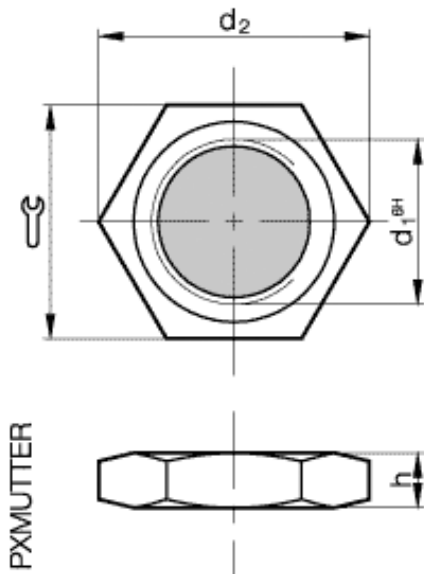

## Accessories: Mounting unit Mutter M8x1, Stahl verzinkt

### Common Data

Version  
Usable with

Nut M8x1  
for Sensors with thread M8x1

### Mechanical Data

Measurements WxHxD or Dia x D  
Material

SW 13, h=4mmmm  
galvanized steel

Datasheet number::

Definitions see general catalog.  
If not otherwise noted, ratings according to  
IEC 60947-5-2 (DIN EN60947-5-2)